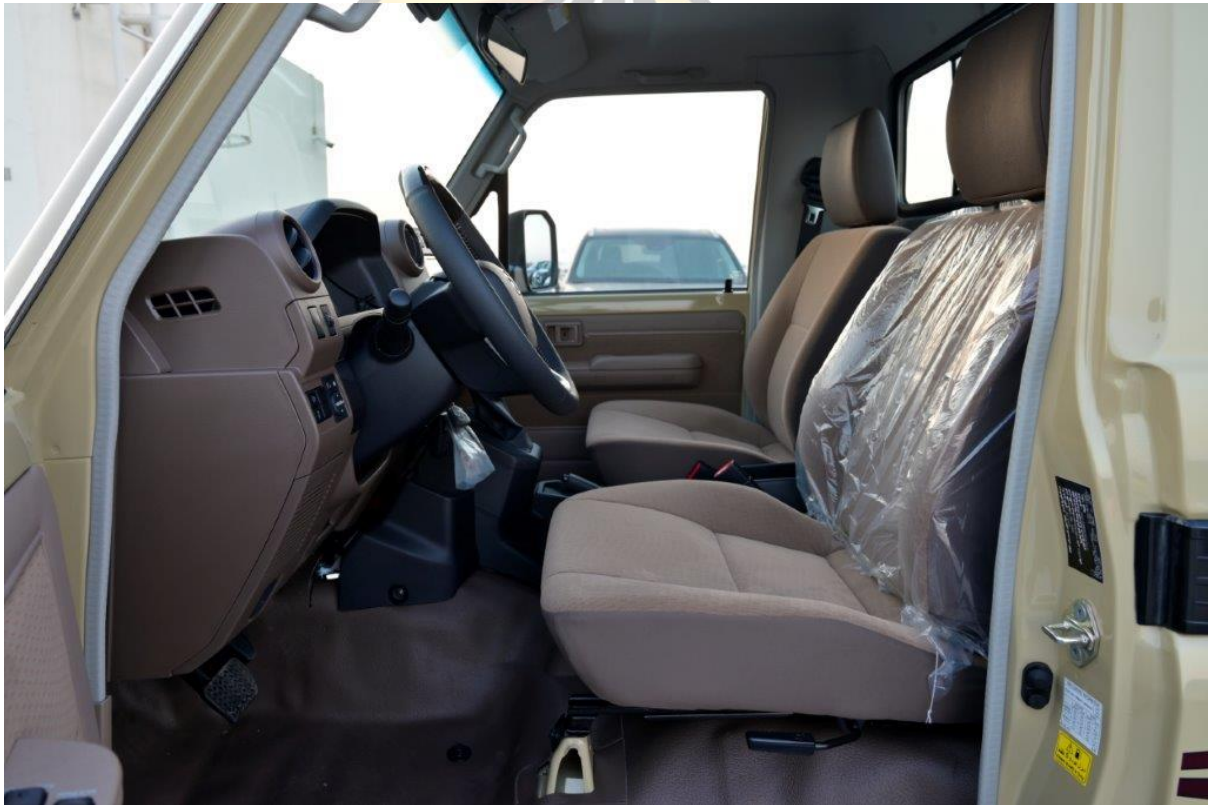

SAHARA MOTORS FZE
+971561144253, +971544400938

YOUR DREAM CAR STORE
www.saharamotorsfze.com

Showroom 19, DAZ (DUCAMZ), Ras Al Khor - Dubai - United Arab Emirates
 info@saharamotorsfze.com
 +971561144253, +971544400938